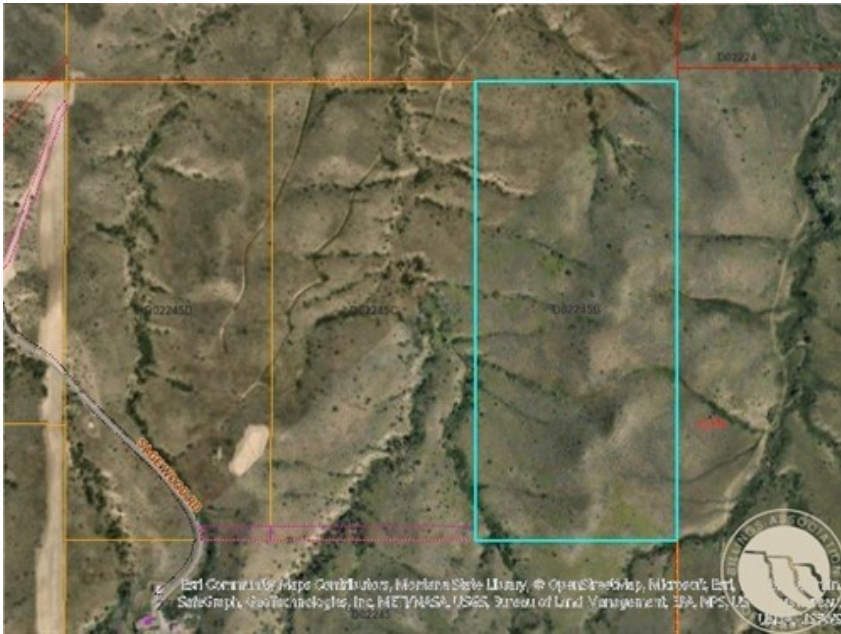

\$ 260,000

40.415 Acres Sagebrush Ridge Rd, Billings, MT 59101

- » MLS #: 358822
- » Land | Lot: 40.41 acres
- » More Info: [40415AcresSagebrushRidgeRdBillings.IsForSale.com](https://www.ownbillings.com/40415AcresSagebrushRidgeRdBillings.IsForSale.com)

Jami Clark
(406) 696-2215
jami@ownbillings.com
<https://www.ownbillings.com>

Yellowstone Realty Brokers
PO Box 21040
Billings, MT 59104

Live like you're on top of the world on this 40 acre parcel with stunning views. Rugged Montana landscape with rolling hills and sagebrush. Level home site already developed. Enjoy the privacy of the end of the road location and limited structures in viewing distance.